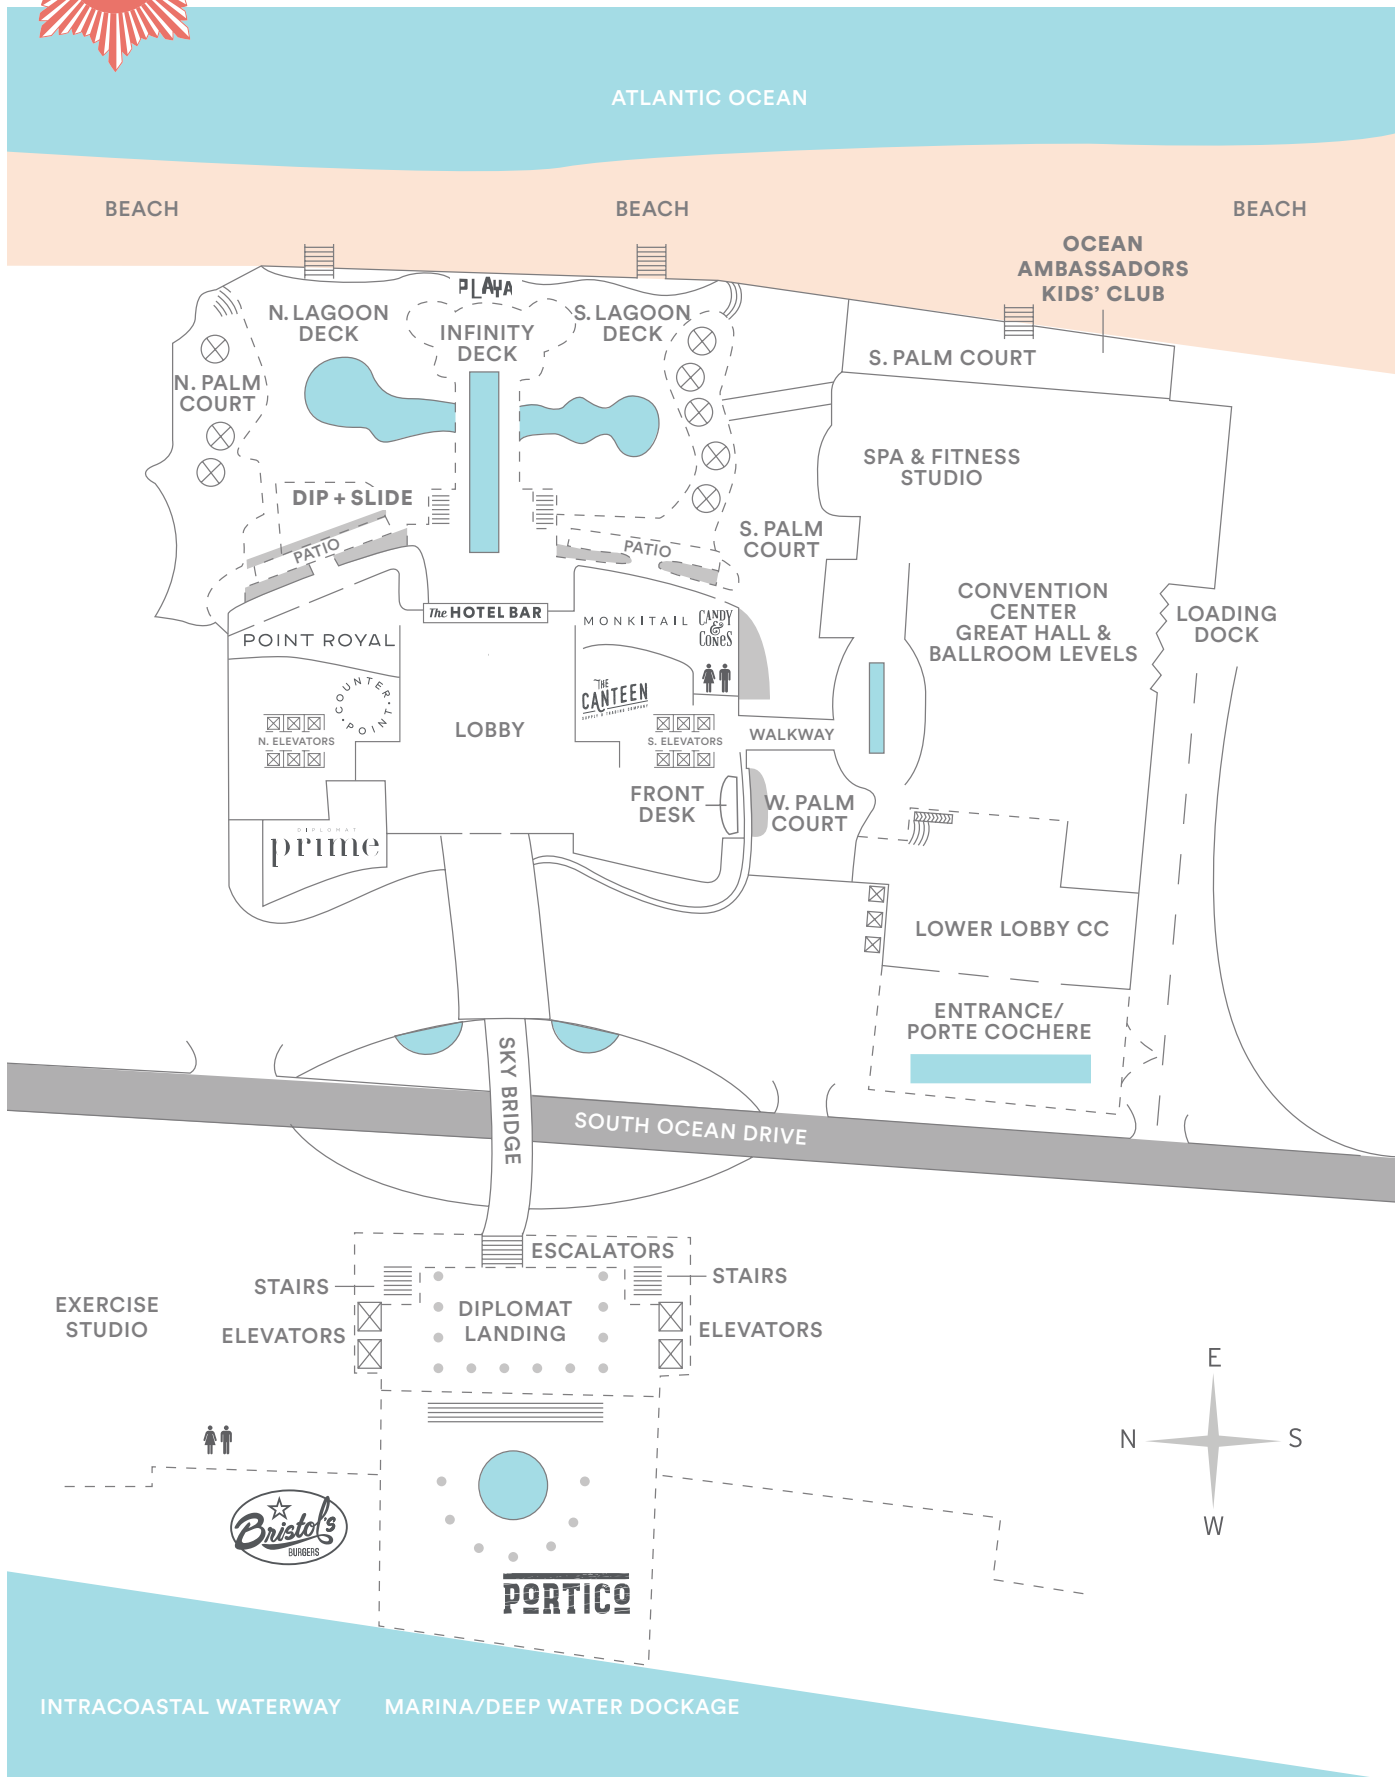

The DIPLOMAT

BEACH RESORT

BEACH

BEACH

BEACH

ATLANTIC OCEAN

OCEAN
AMBASSADORS
KIDS' CLUB

N. LAGOON DECK

PLAYA

INFINITY DECK

S. LAGOON DECK

N. PALM COURT

DIP + SLIDE

PATIO

The HOTEL BAR

PATIO

S. PALM COURT

SPA & FITNESS
STUDIO

POINT ROYAL

MONKITAIL

CANDY & CONES

CONVENTION
CENTER
GREAT HALL &
BALLROOM LEVELS

LOADING
DOCK

N. ELEVATORS

LOBBY

THE CANTEEN

FRONT
DESK

S. ELEVATORS

WALKWAY

W. PALM COURT

prime

LOWER LOBBY CC